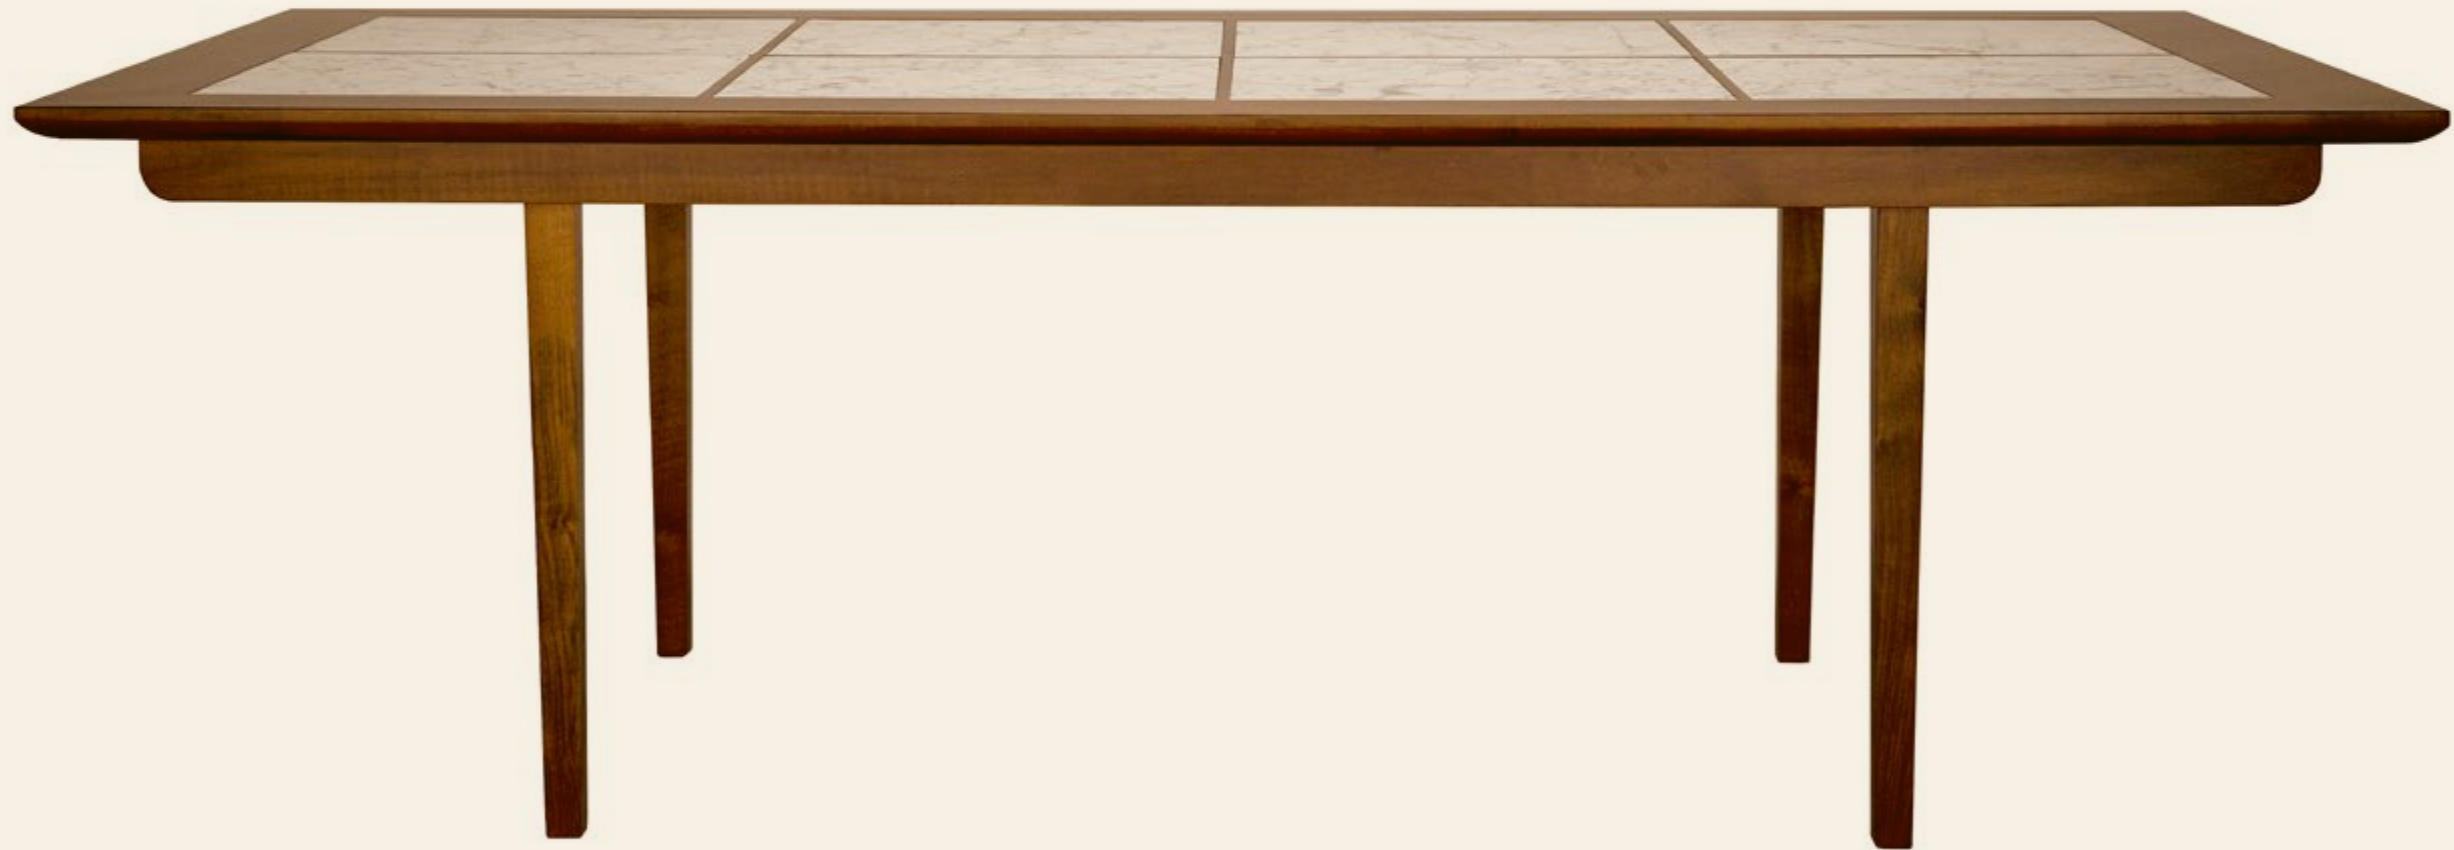

A photograph of a dining table and chairs in a modern gallery setting. The table is a dark wood, rectangular, with a white tablecloth. There are four chairs, two on each side, with dark wood frames and light-colored seats. The background is a bright yellow wall. In the foreground, there are large, angular, orange and white geometric shapes that create a sense of depth and modern design.

Madeira e Ferro Chair
by Michel Arnoult
W 23" x D 22" x H 31"

Ouro Preto Armchair
by Michel Arnoult
W 27" x D 30" x H 29"

Ouro Preto Ottoman
by Michel Arnoult
W 25" x D 19" x H 15"

ME Sideboard

by Martin Eisler

W 98" x D 18" x H 31"

Optional solid wood or cane doors (seen here in solid wood)

ME Tea Trolley
by Martin Eisler
W 26" x D 24" x H 24"

Mesa A Dining Table

by Martin Eisler

W 89" x D 48" x H 28"

Mobilia Contemporanea Coffee Table

by Michel Arnoult

W 35" x D 23" x H 14"

Mobilia Contemporanea Side Table
by Michel Arnoult
W 28" x D 18" x H 15"

ESPASSO

PRESENTS

CONNECTIONS ACROSS TIME

REEDITED PIECES BY MARTIN EISLER AND MICHEL ARNOULT

@ESPASSO
NY@ESPASSO.COM
WWW.ESPASSO.COM